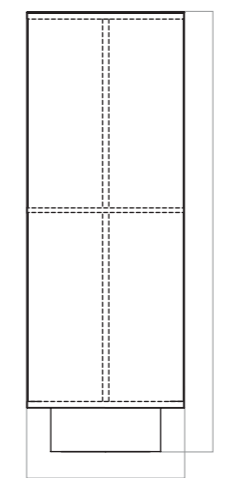

Ø: 30 cm / 11,8"